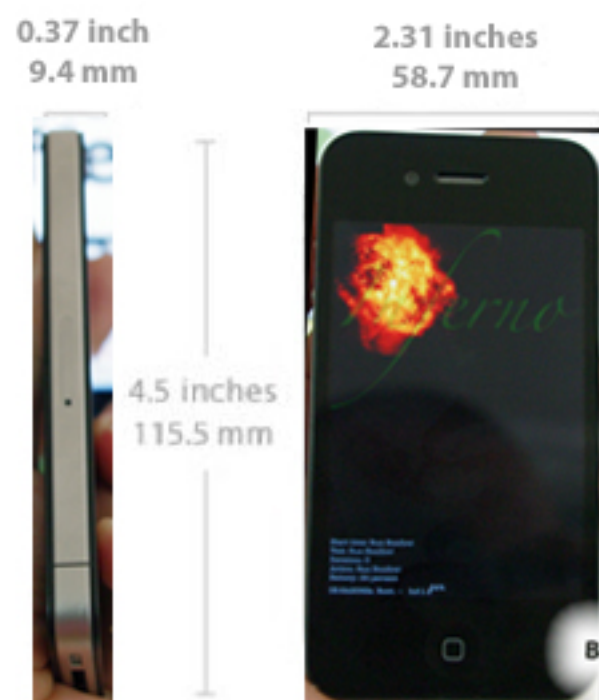

### Size and weight<sup>1</sup>

Height:	4.5 inches (115.5 mm)
Width:	2.31 inches (58.7 mm)
Depth:	0.37 inch (9.4 mm)
Weight:	4.8 ounces (138 grams)

### Display

- 3.5-inch (diagonal) LED-backlit glossy widescreen Multi-Touch display with IPS and FFS technology
- 960-by-640-pixel resolution
- Fingerprint-resistant oleophobic coating
- Support for display of multiple languages and characters simultaneously

### Camera, photos, and video

- Back**
  - 5 megapixels
  - Flash
  - Autofocus
  - Tap to focus
  - HD Video recording, 720p up to 30 fps with audio
  - Photo and video geotagging
  - iPhone and third-party application integration
- Front**
  - 2 megapixels
  - iChat support